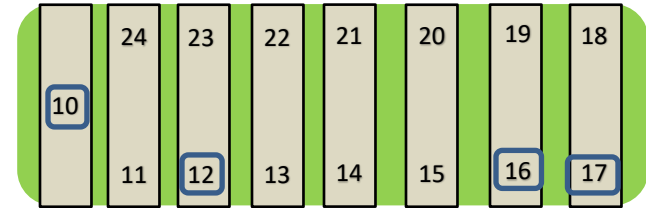

Follow us on Facebook!

Party Shed

Nightly Rates

50 MP-\$38 + Tax

30 AMP-\$35 + Tax

Prices Subject to Change at any time

50 Amp: 1, 9-10, 12, 16-17, 27, 35-36, 37, 45, 48-49, 61-62, 64-65, 68-69, 71-72

30 Amp: 2-8, 11, 13-15, 18-24, 28-34, 38-43, 50-52, 55, 57-59, 66-67

Tent: 47, 53-54, 84-85 **Cabins:** C1- Paradise C2-Sunrise C3-Moonlight C4- Shorty's C5- Sunset

Water Electric Only 48-52

Horse shoes

BB Hoop

Playground

Extra Parking

Host

Betts Road

South

North