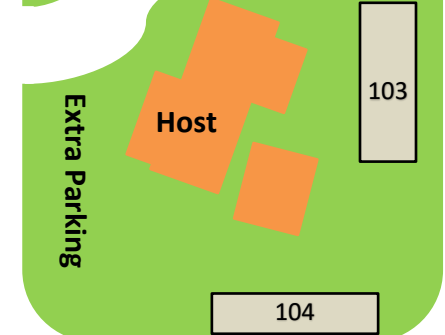

Follow us on Facebook!

Party Shed

Nightly Rates

50 MP-\$38 + Tax

30 AMP-\$35 + Tax

Prices Subject to Change at any time

50 Amp: 1, 9-10, 12, 16-17, 27, 35-36, 37, 45, 48-49, 61-62, 64-65, 68-69, 71-72

30 Amp: 2-8, 11, 13-15, 18-24, 28-34, 38-43, 50-52, 55, 57-59, 66-67

Tent: 47, 53-54, 84-85 **Cabins:** C1- Paradise C2-Sunrise C3-Moonlight C4- Shorty's C5- Sunset

Water Electric Only 48-52

Horse shoes

BB Hoop

Playground

Extra Parking

Host

Betts Road

South

North