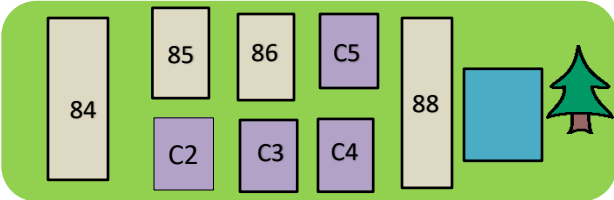

Follow us on Facebook!

Party Shed

Nightly Rates

50 MP-\$38 + Tax

30 AMP-\$35 + Tax

Prices Subject to Change at any time

50 Amp: 1, 9-10, 12, 16-17, 27, 35-36, 37, 45, 48-49, 61-62, 64-65, 68-69, 71-72

30 Amp: 2-8, 11, 13-15, 18-24, 28-34, 38-43, 50-52, 55, 57-59, 66-67

Tent: 47, 53-54, 84-85 **Cabins:** C1- Paradise C2-Sunrise C3-Moonlight C4- Shorty's C5- Sunset

Water Electric Only 48-52

Horse shoes

BB Hoop

Playground

Extra Parking

Host

Betts Road

South

North