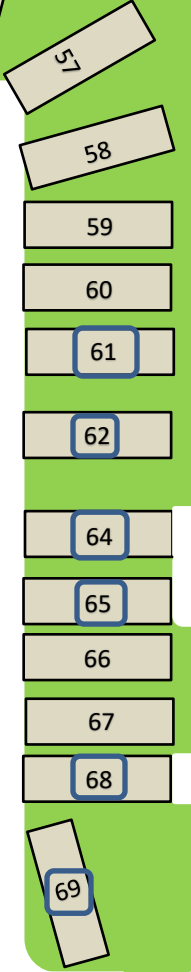

Follow us on Facebook!

Party Shed

Nightly Rates

50 MP-\$38 + Tax

30 AMP-\$35 + Tax

Prices Subject to Change at any time

50 Amp: 1, 9-10, 12, 16-17, 27, 35-36, 37, 45, 48-49, 61-62, 64-65, 68-69, 71-72

30 Amp: 2-8, 11, 13-15, 18-24, 28-34, 38-43, 50-52, 55, 57-59, 66-67

Tent: 47, 53-54, 84-85 **Cabins:** C1- Paradise C2-Sunrise C3-Moonlight C4- Shorty's C5- Sunset

Water Electric Only 48-52

Horse shoes

BB Hoop

Playground

Extra Parking

Host

Betts Road

South

North